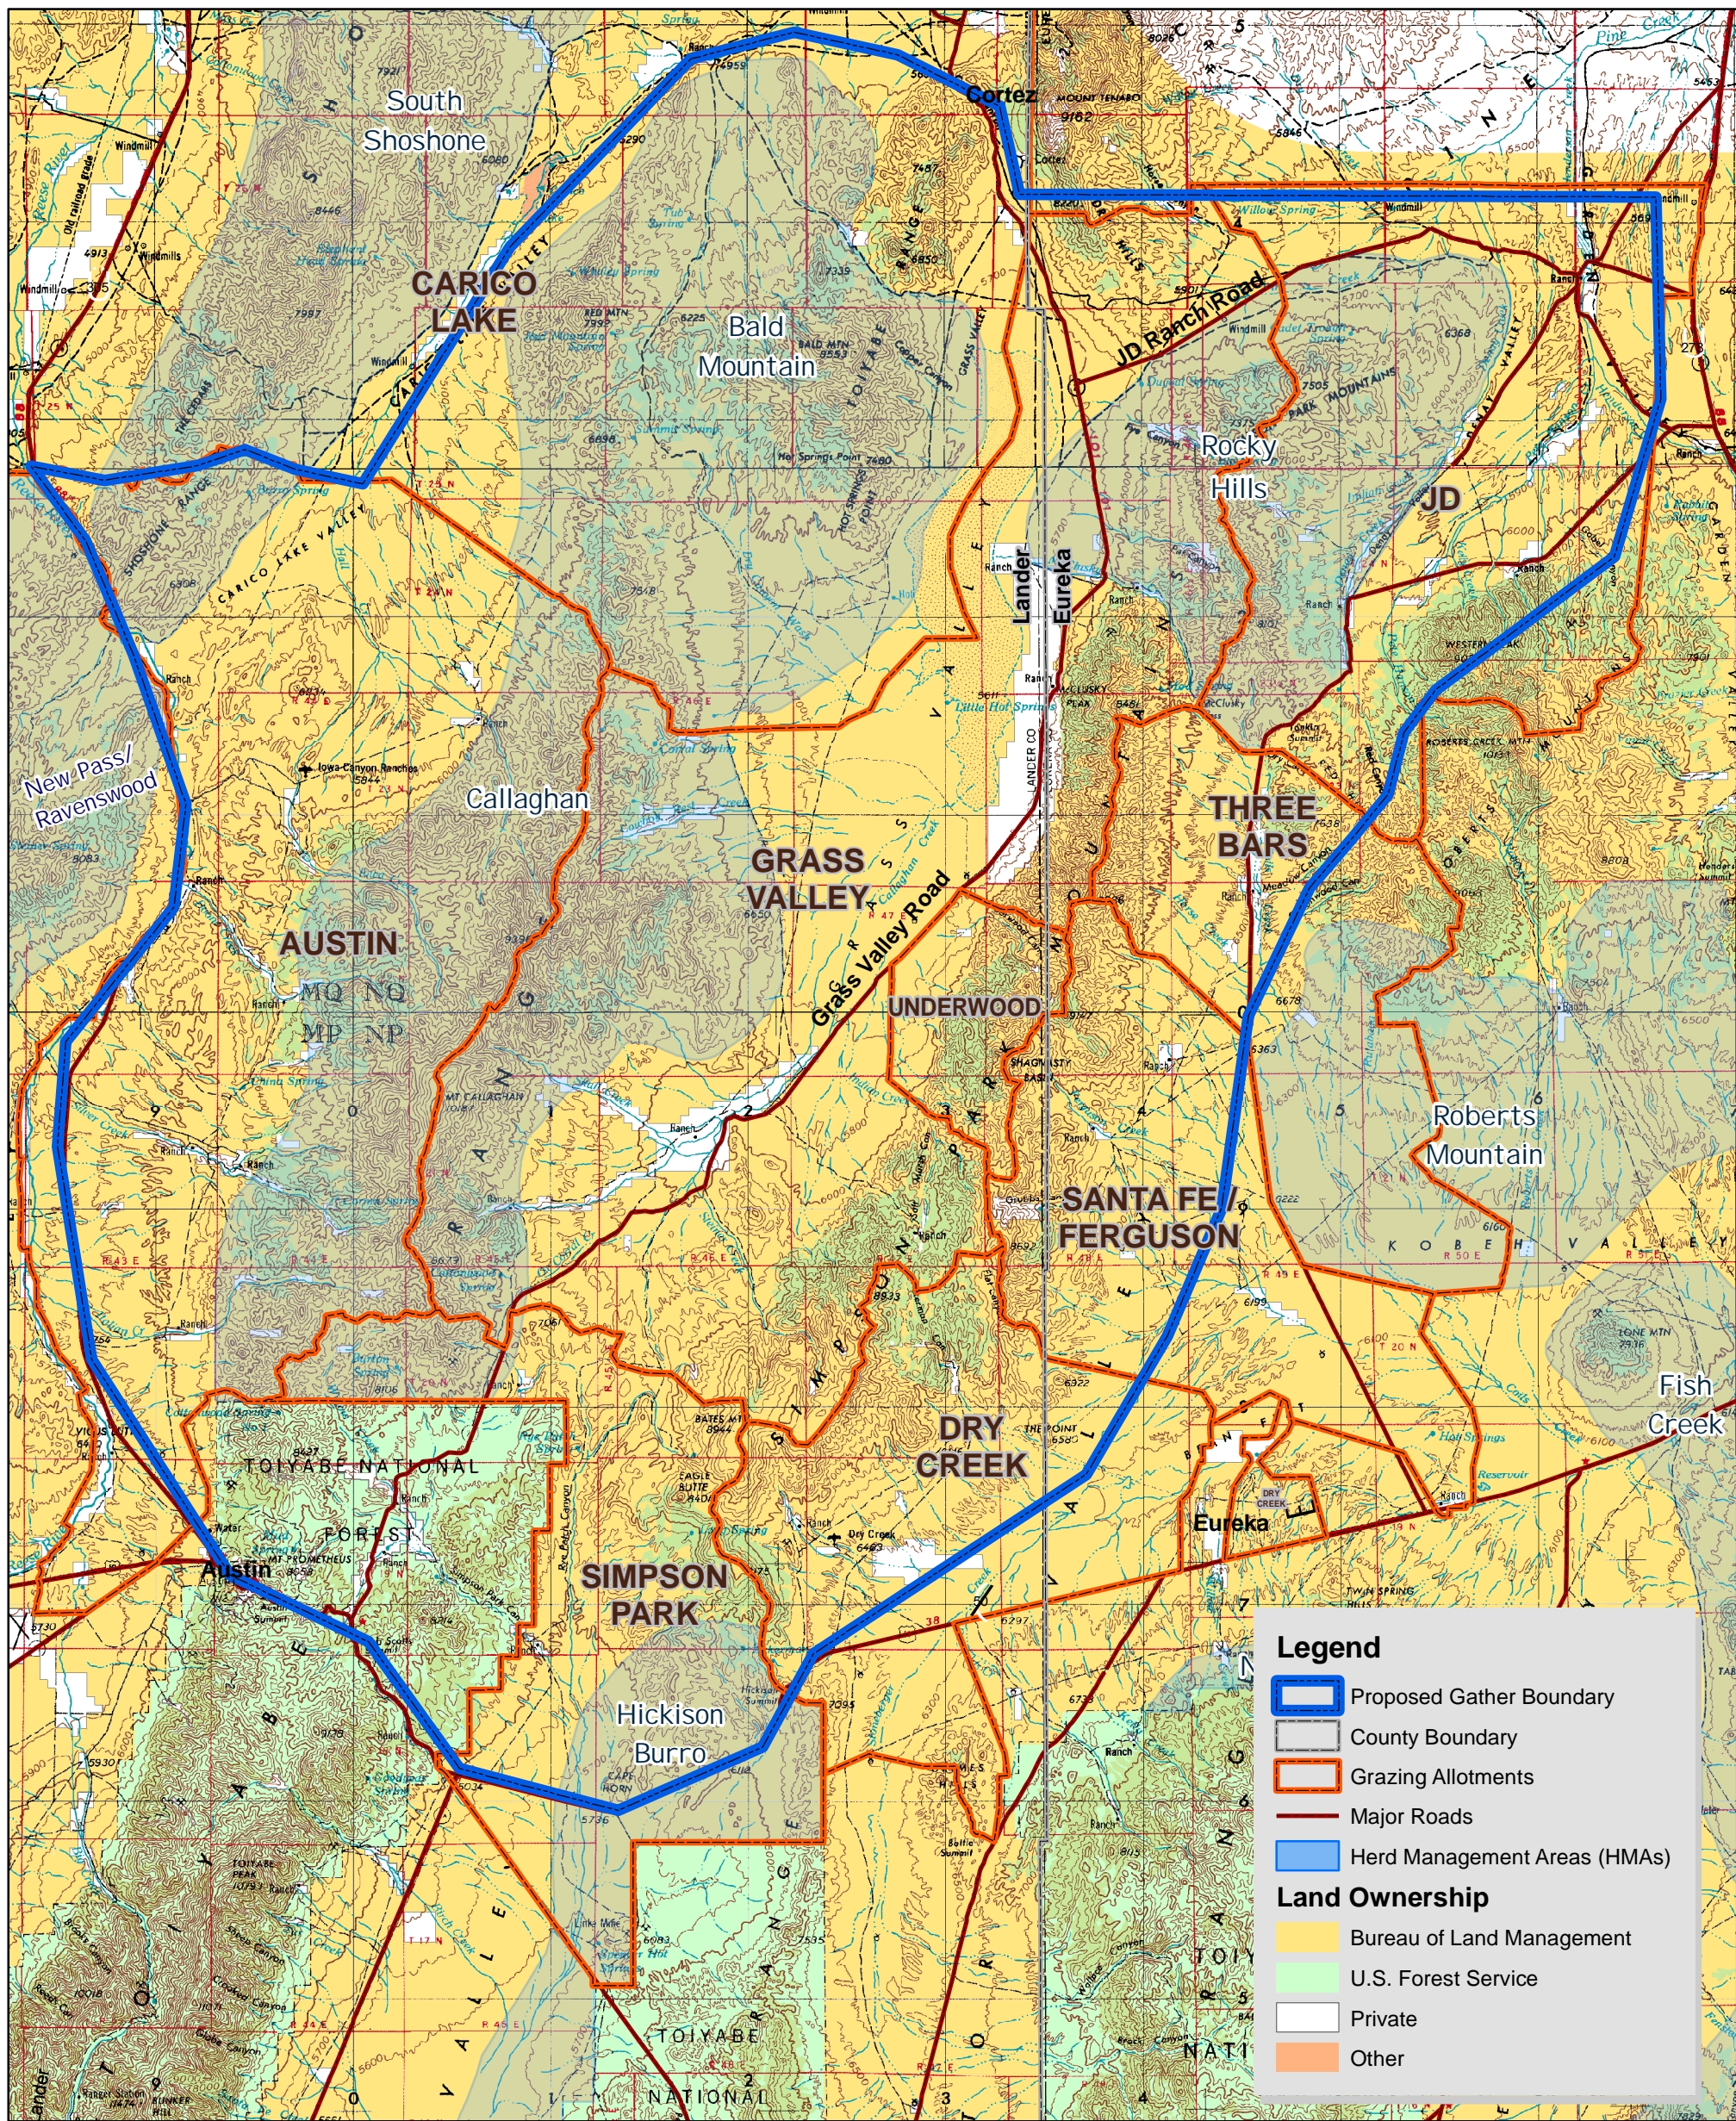

# Map 2: Callaghan Complex Gather Area and Grazing Allotments

**Legend**

- Proposed Gather Boundary
- County Boundary
- Grazing Allotments
- Major Roads
- Herd Management Areas (HMAs)

**Land Ownership**

- Bureau of Land Management
- U.S. Forest Service
- Private
- Other

Battle Mountain District and Proposed Callaghan Gather Project Area

Mount Lewis Field Office  
 50 Bastian Road  
 Battle Mountain, NV 89820  
 775-635-4000

No warranty is made by the Bureau of Land Management as to the accuracy, reliability or completeness of these data for individual use or aggregate use with other data.