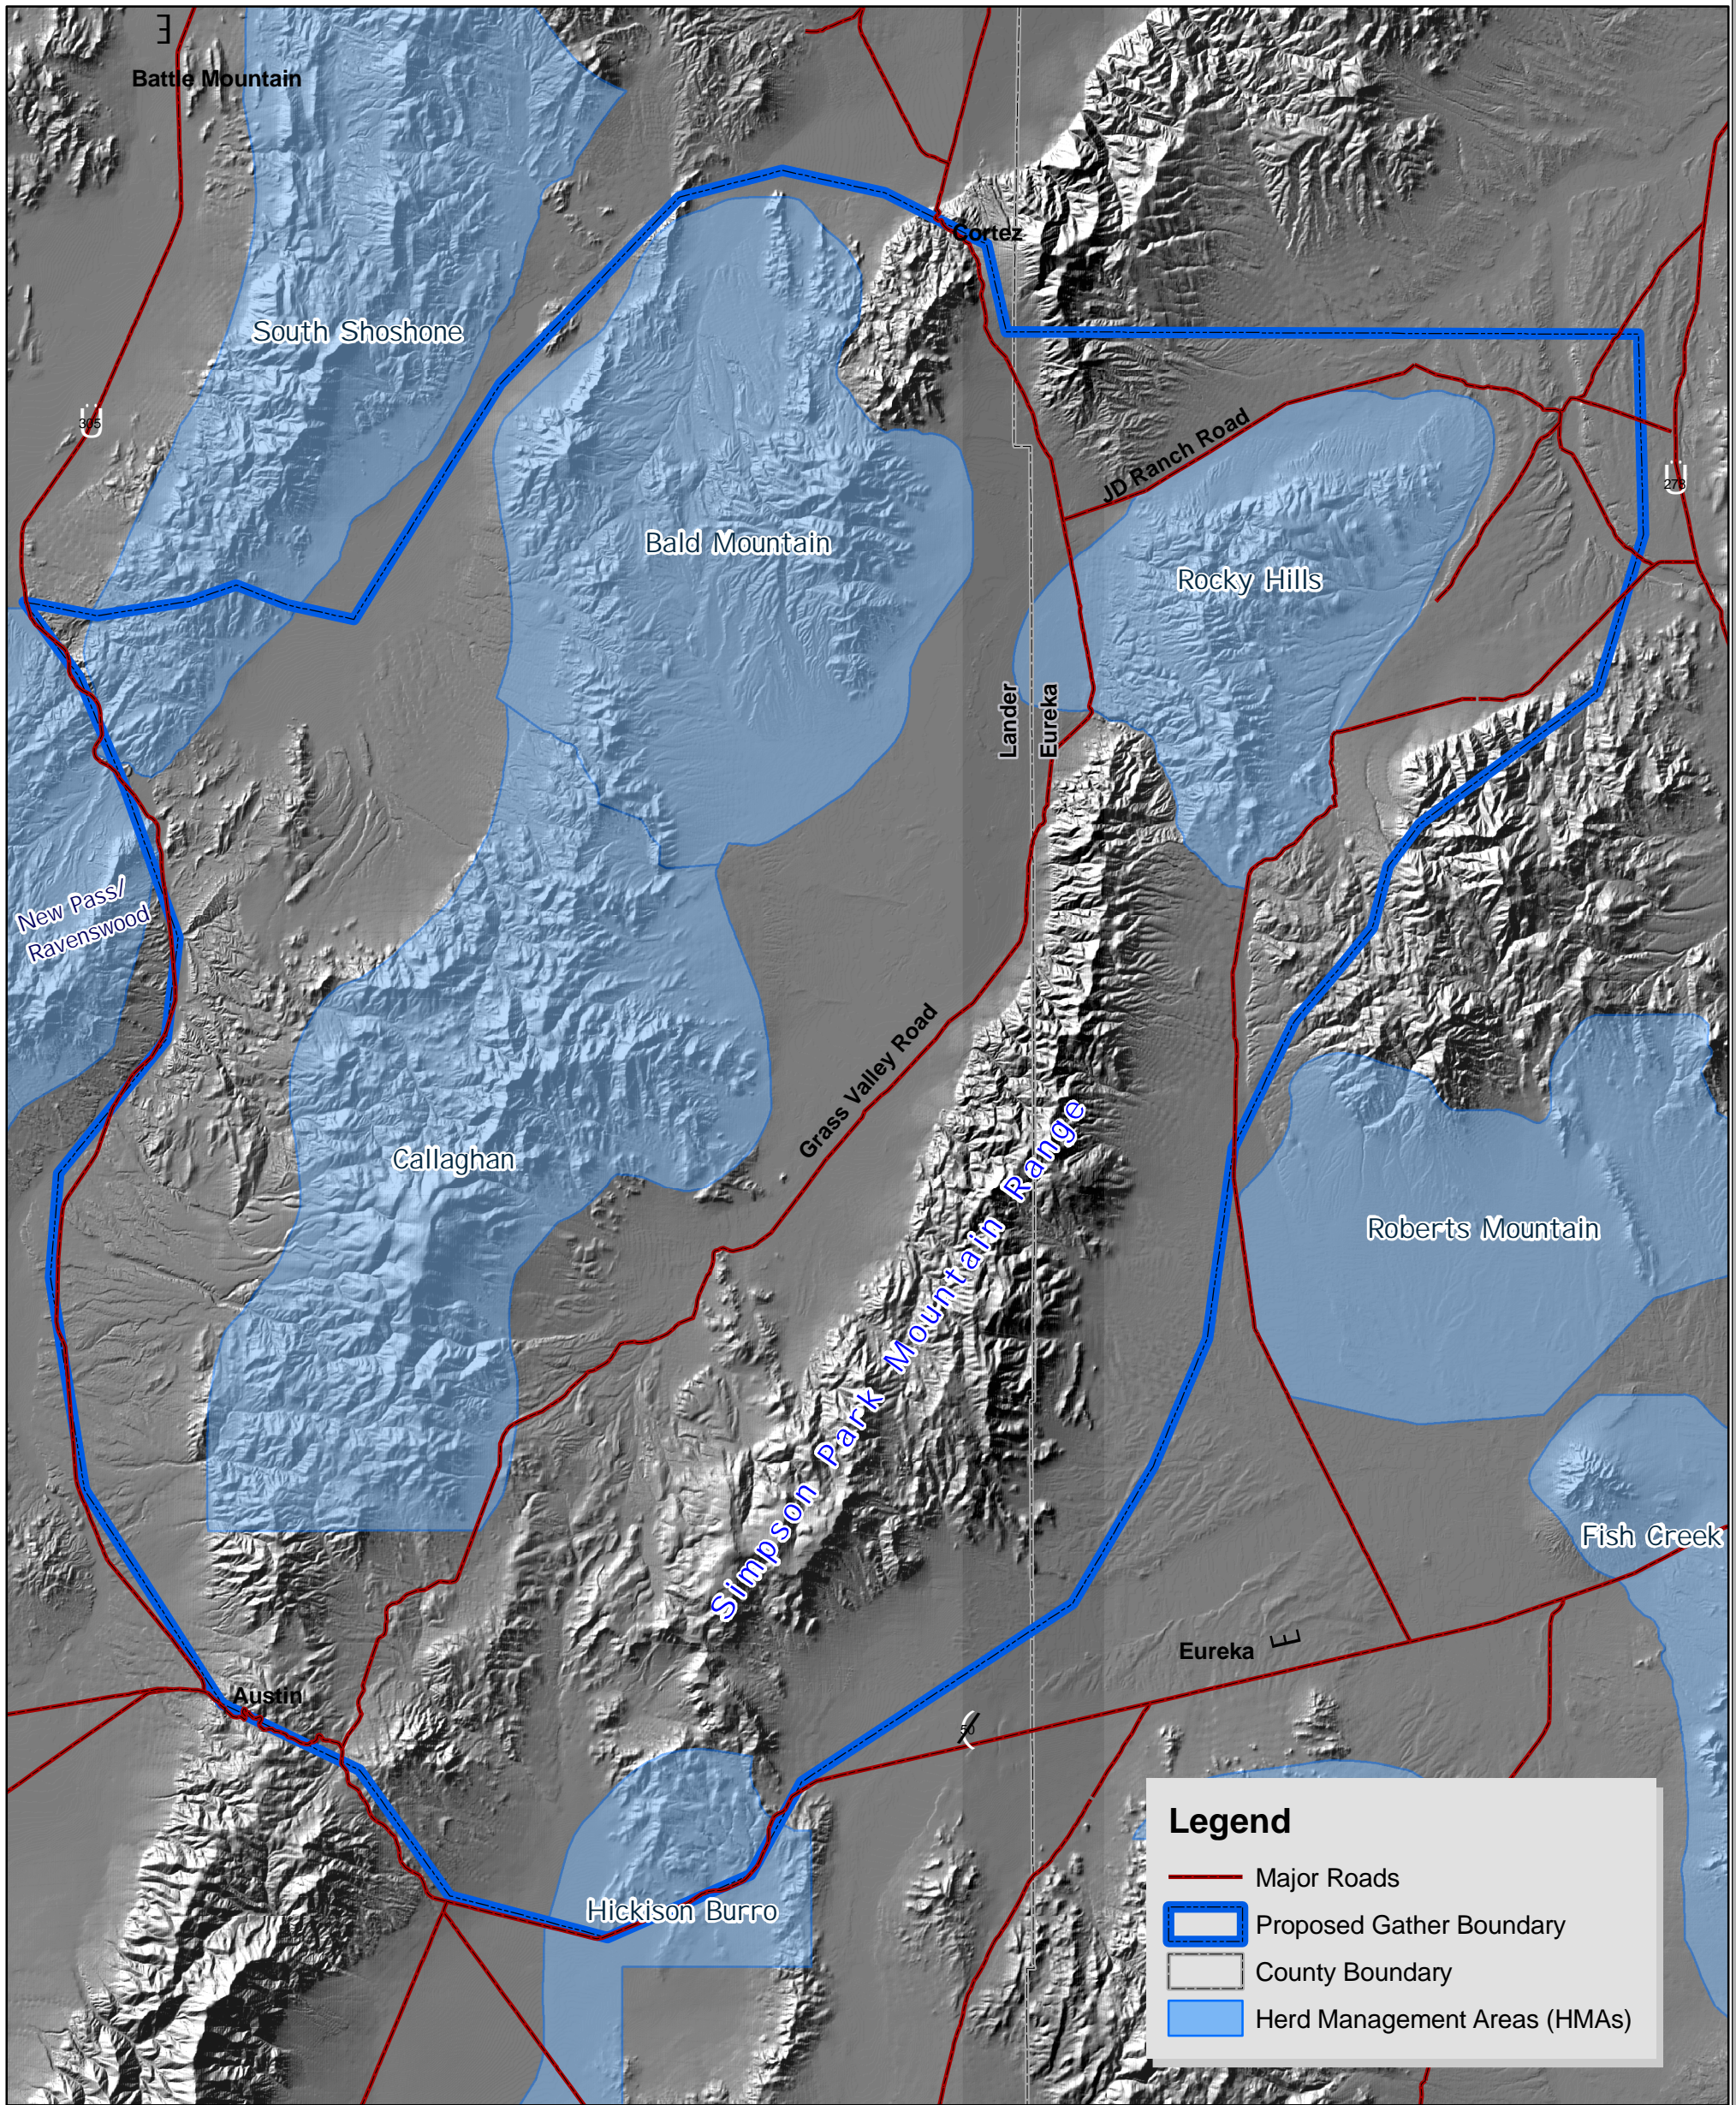

Map 1: Callaghan Complex Gather Area and Herd Management Areas

Battle Mountain District and Proposed Callaghan Gather Project Area

Mount Lewis Field Office
 50 Bastian Road
 Battle Mountain, NV 89820
 775-635-4000