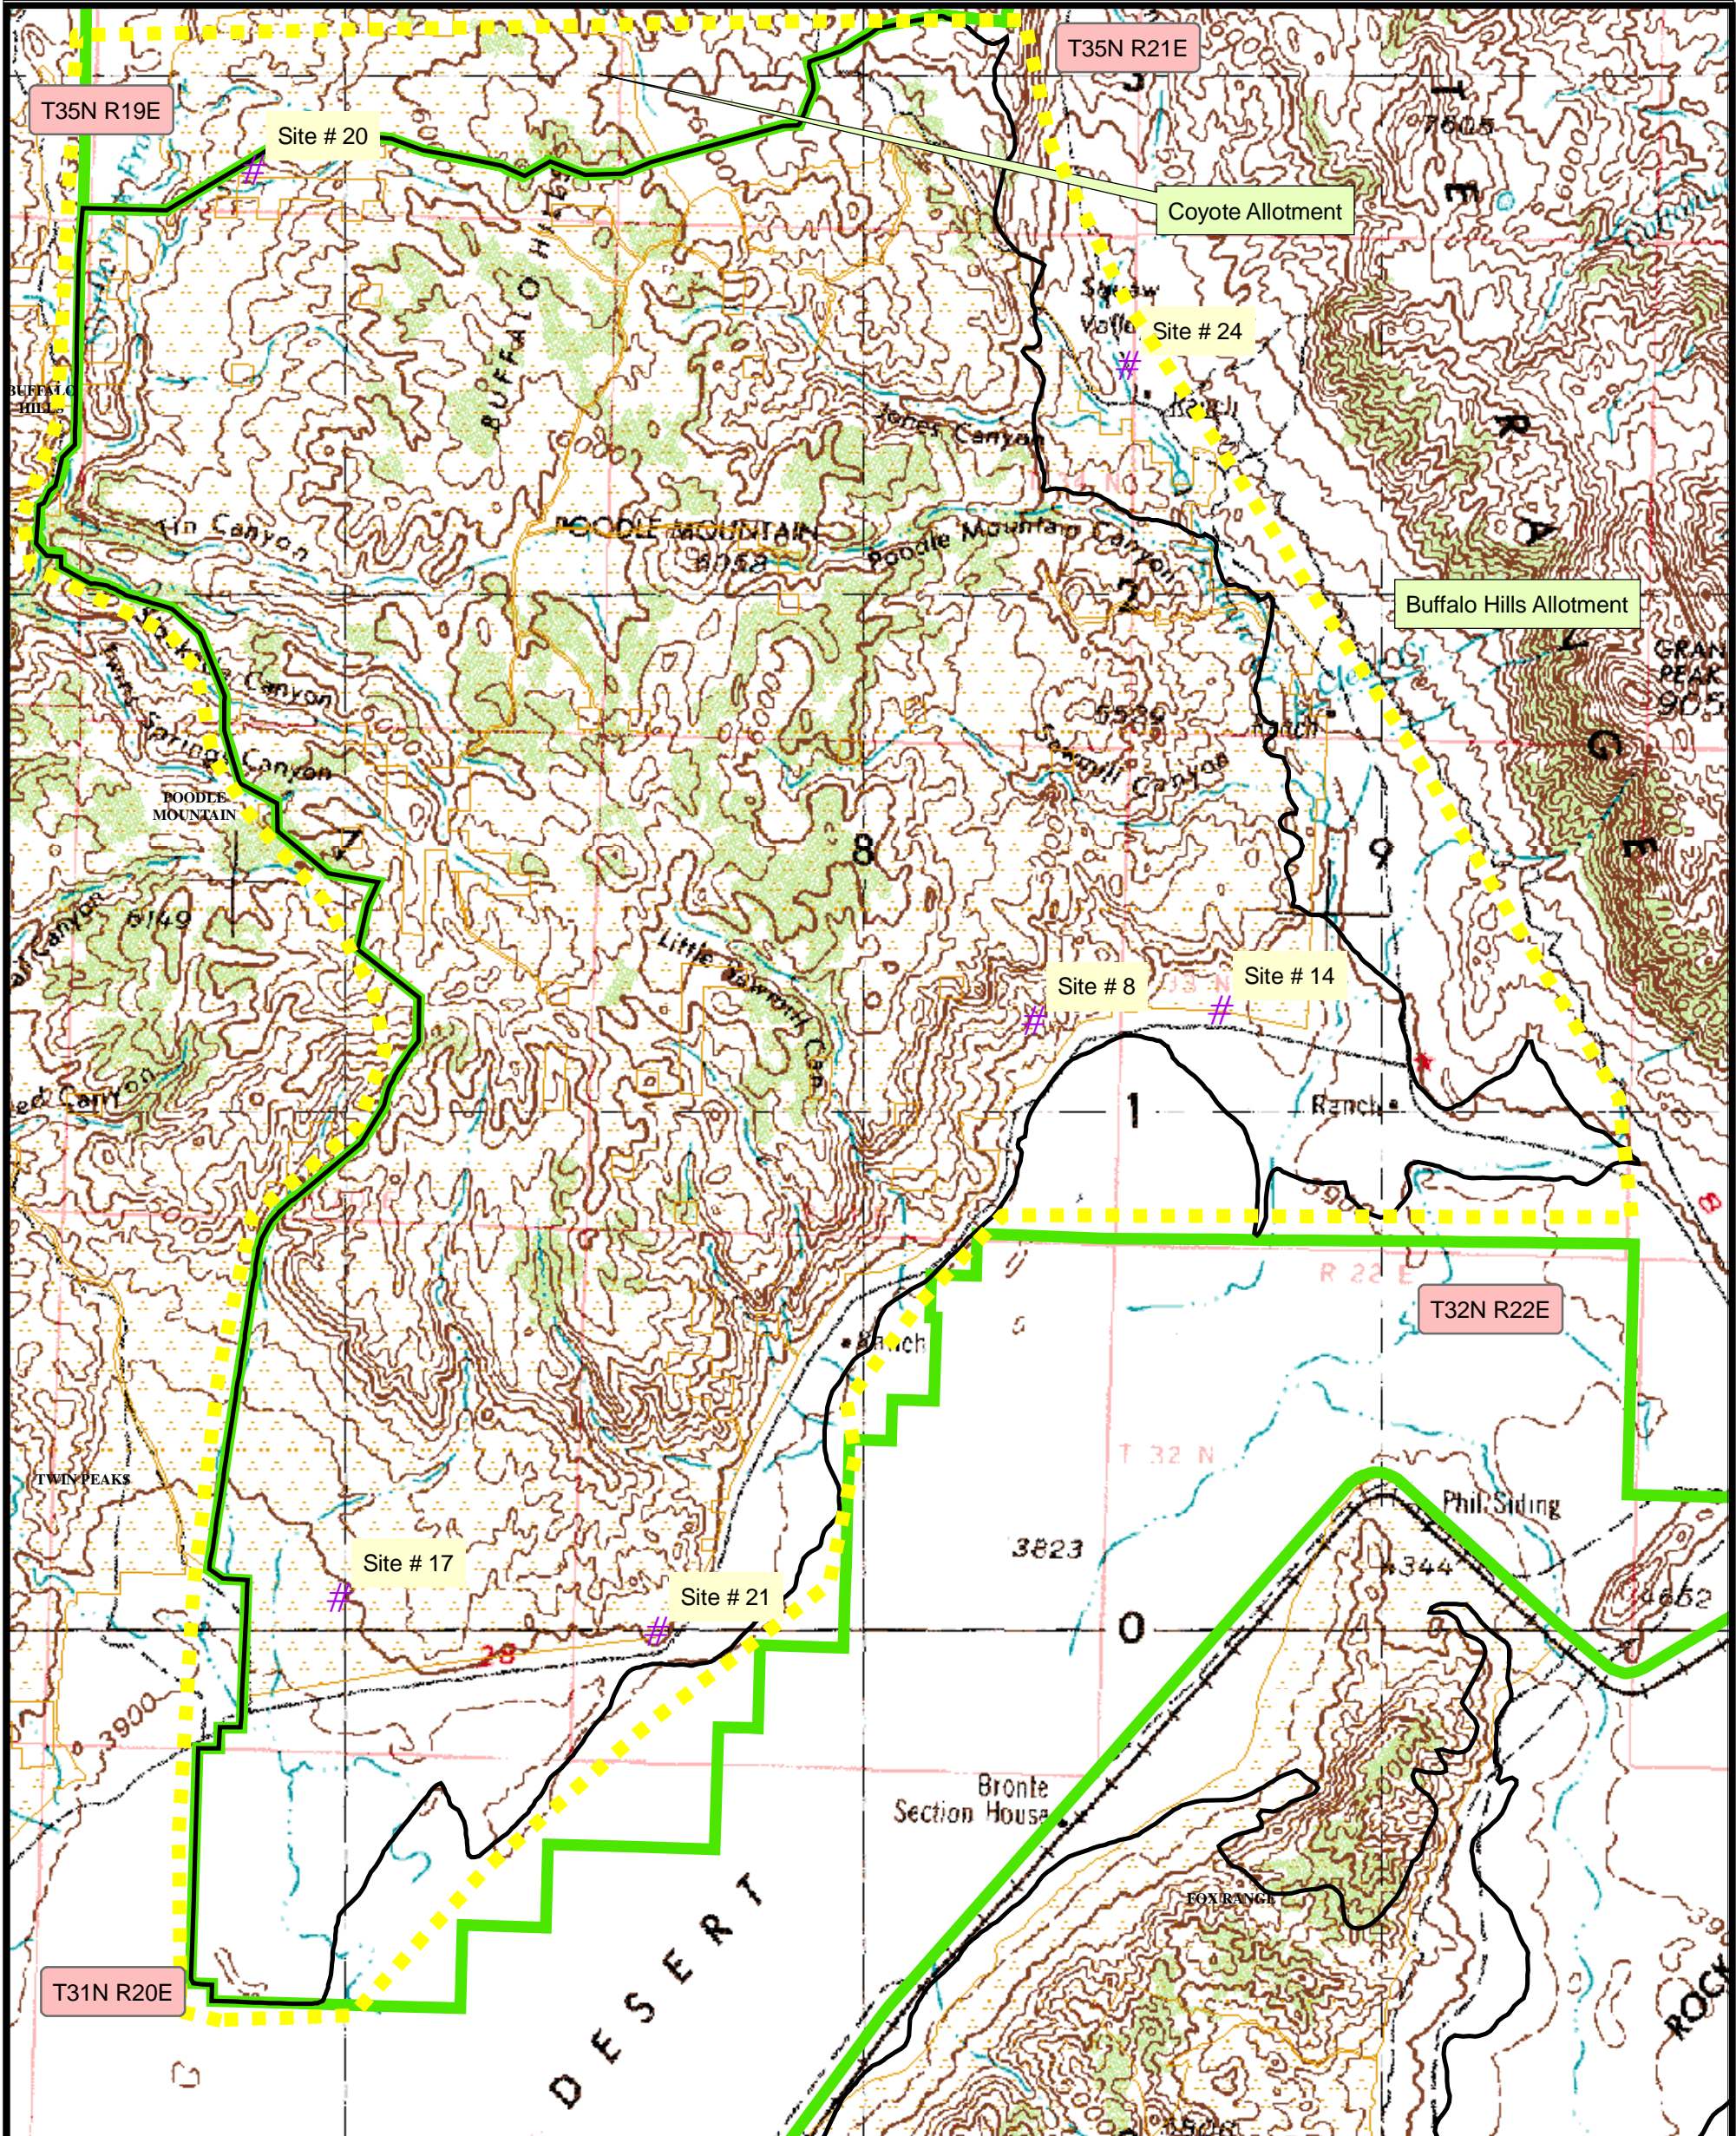

Buffalo Hills HMA Wild Horse Capture Area

LEGEND

- # Trap/Holding Site
- General Capture Area
- ▭ Herd Management Area
- ▨ Wilderness Study Area
- ▭ Allotment Boundary

1:250,000 basemap

November 19, 2008 (gde)

United States Department of the Interior
Bureau of Land Management
Winnemucca Field Office
5100 E. Winnemucca Blvd.
Winnemucca, NV 89445

No warranty is made by the Bureau of Land Management as to the accuracy, reliability, or completeness of these data for individual use or aggregate use with other data.