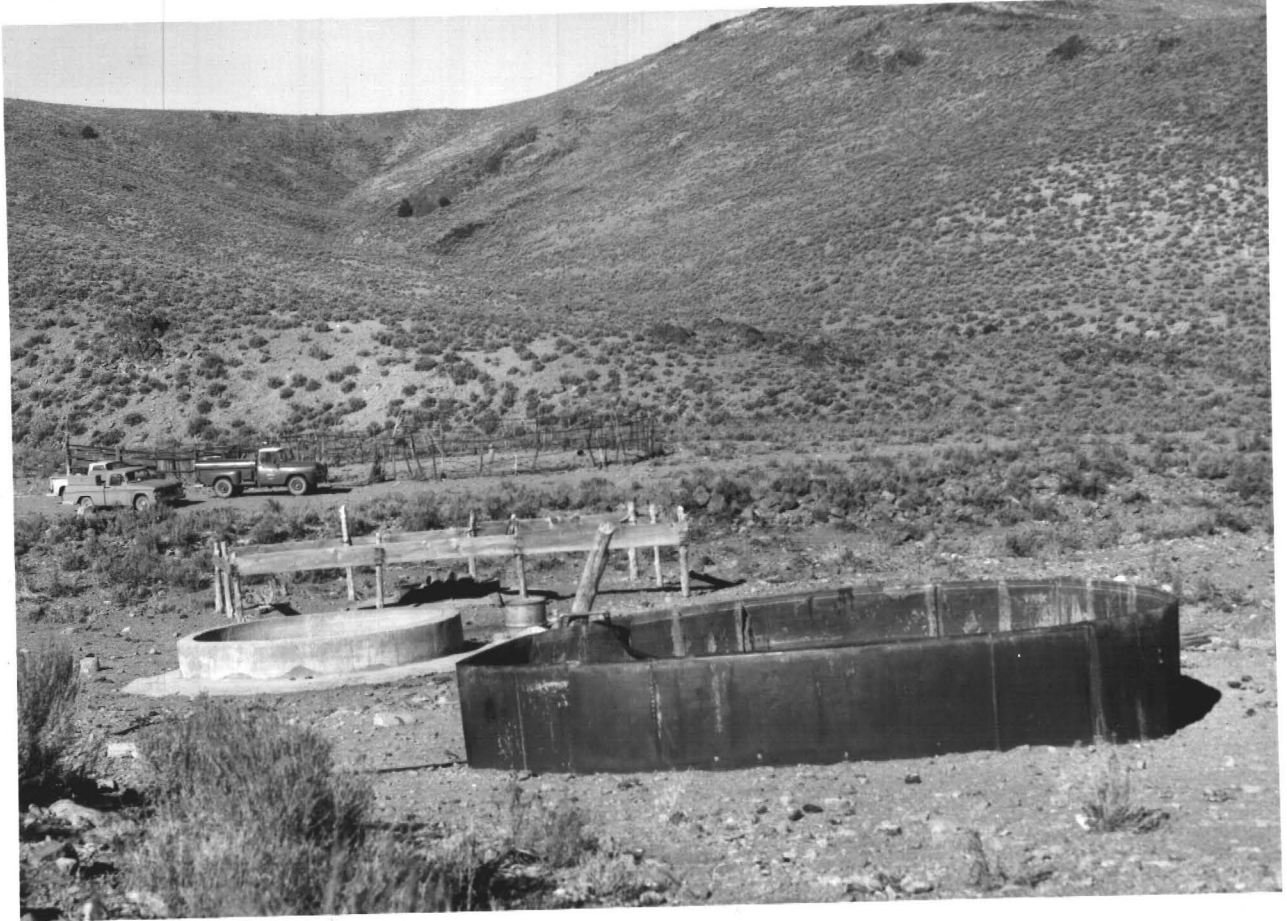

9. April 1965 - Wild Horses on Nevada Wild Horse Range

10. April 1965 - Trespass Cattle on Nevada Wild Horse Range
Note Depleted Range Conditions Close to Water

11. April 1965 - Range in Poor Condition Due to Trespass Cattle and Wild Horse Use Around Existing Water Sources on Wild Horse Range

12. April 1965 - Examining Range in Excellent Condition and Far From Water on Nevada Wild Horse Range

13. Field Review of Nevada Wild Horse Range. Photo by Joe Munroe

14. Examining Range Utilization - Nevada Wild Horse Range. Photo by Joe Munroe.