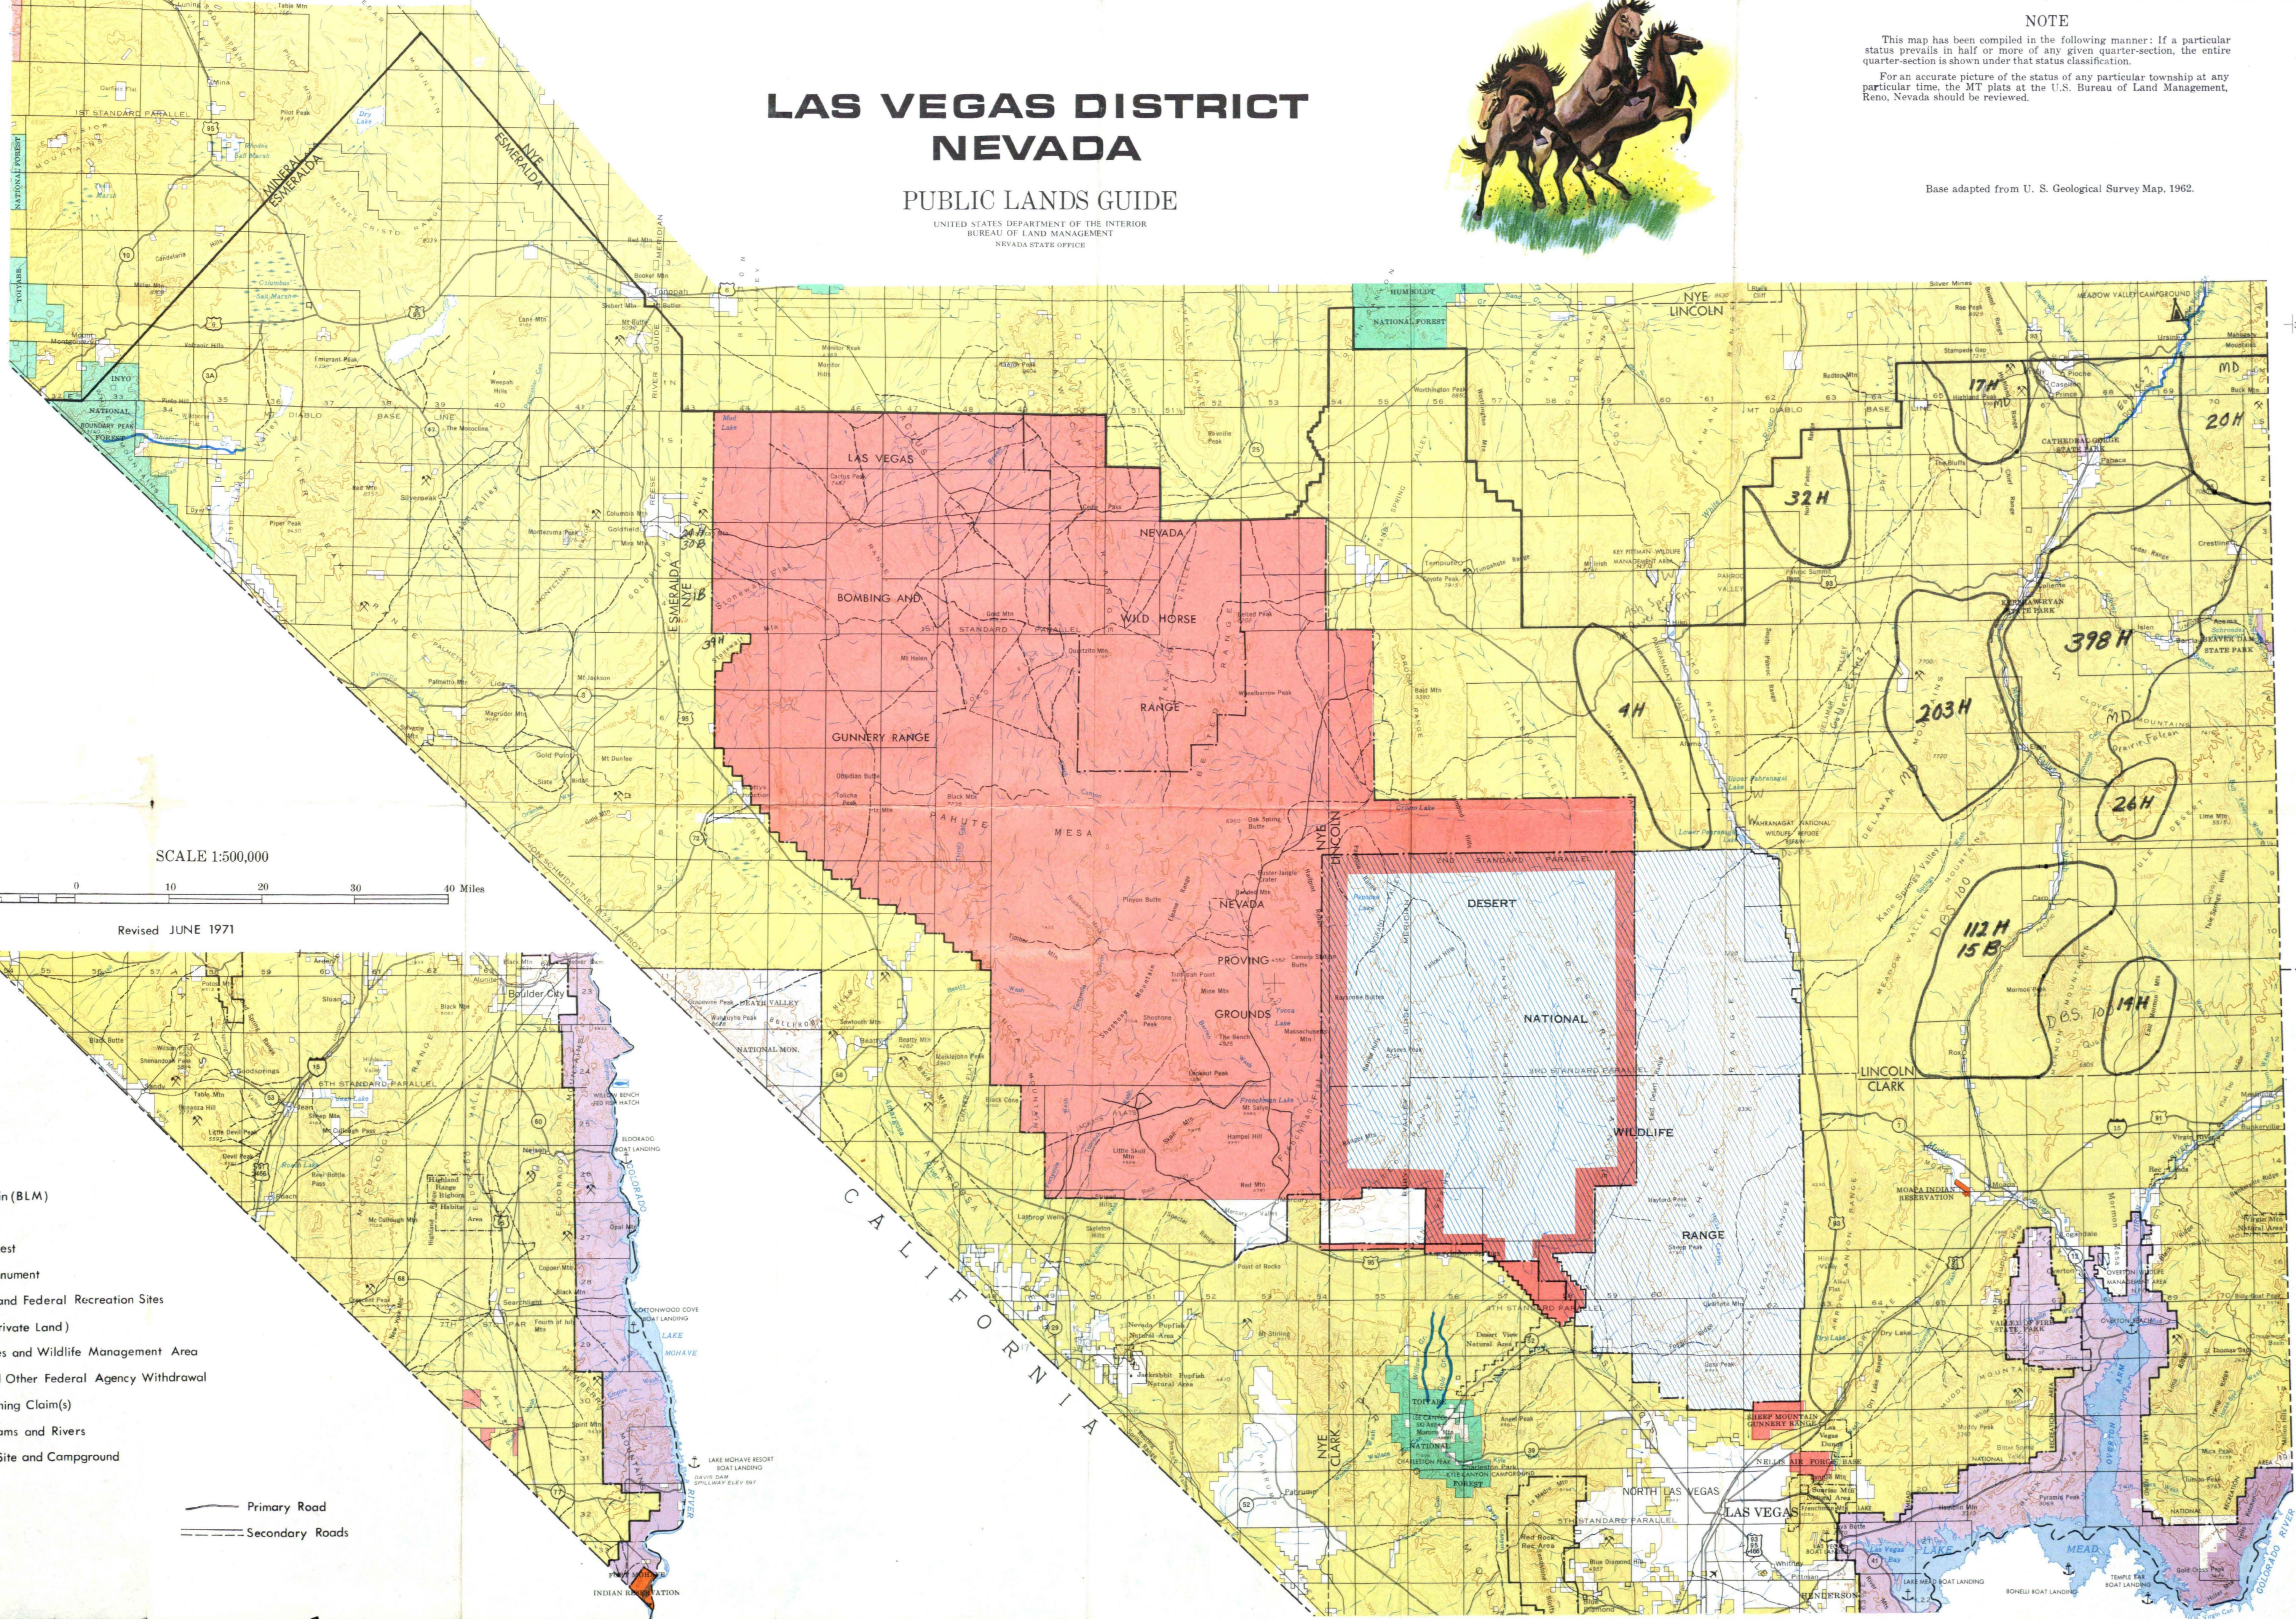

LAS VEGAS DISTRICT NEVADA

PUBLIC LANDS GUIDE

UNITED STATES DEPARTMENT OF THE INTERIOR
BUREAU OF LAND MANAGEMENT
NEVADA STATE OFFICE

Base adapted from U. S. Geological Survey Map, 1962.