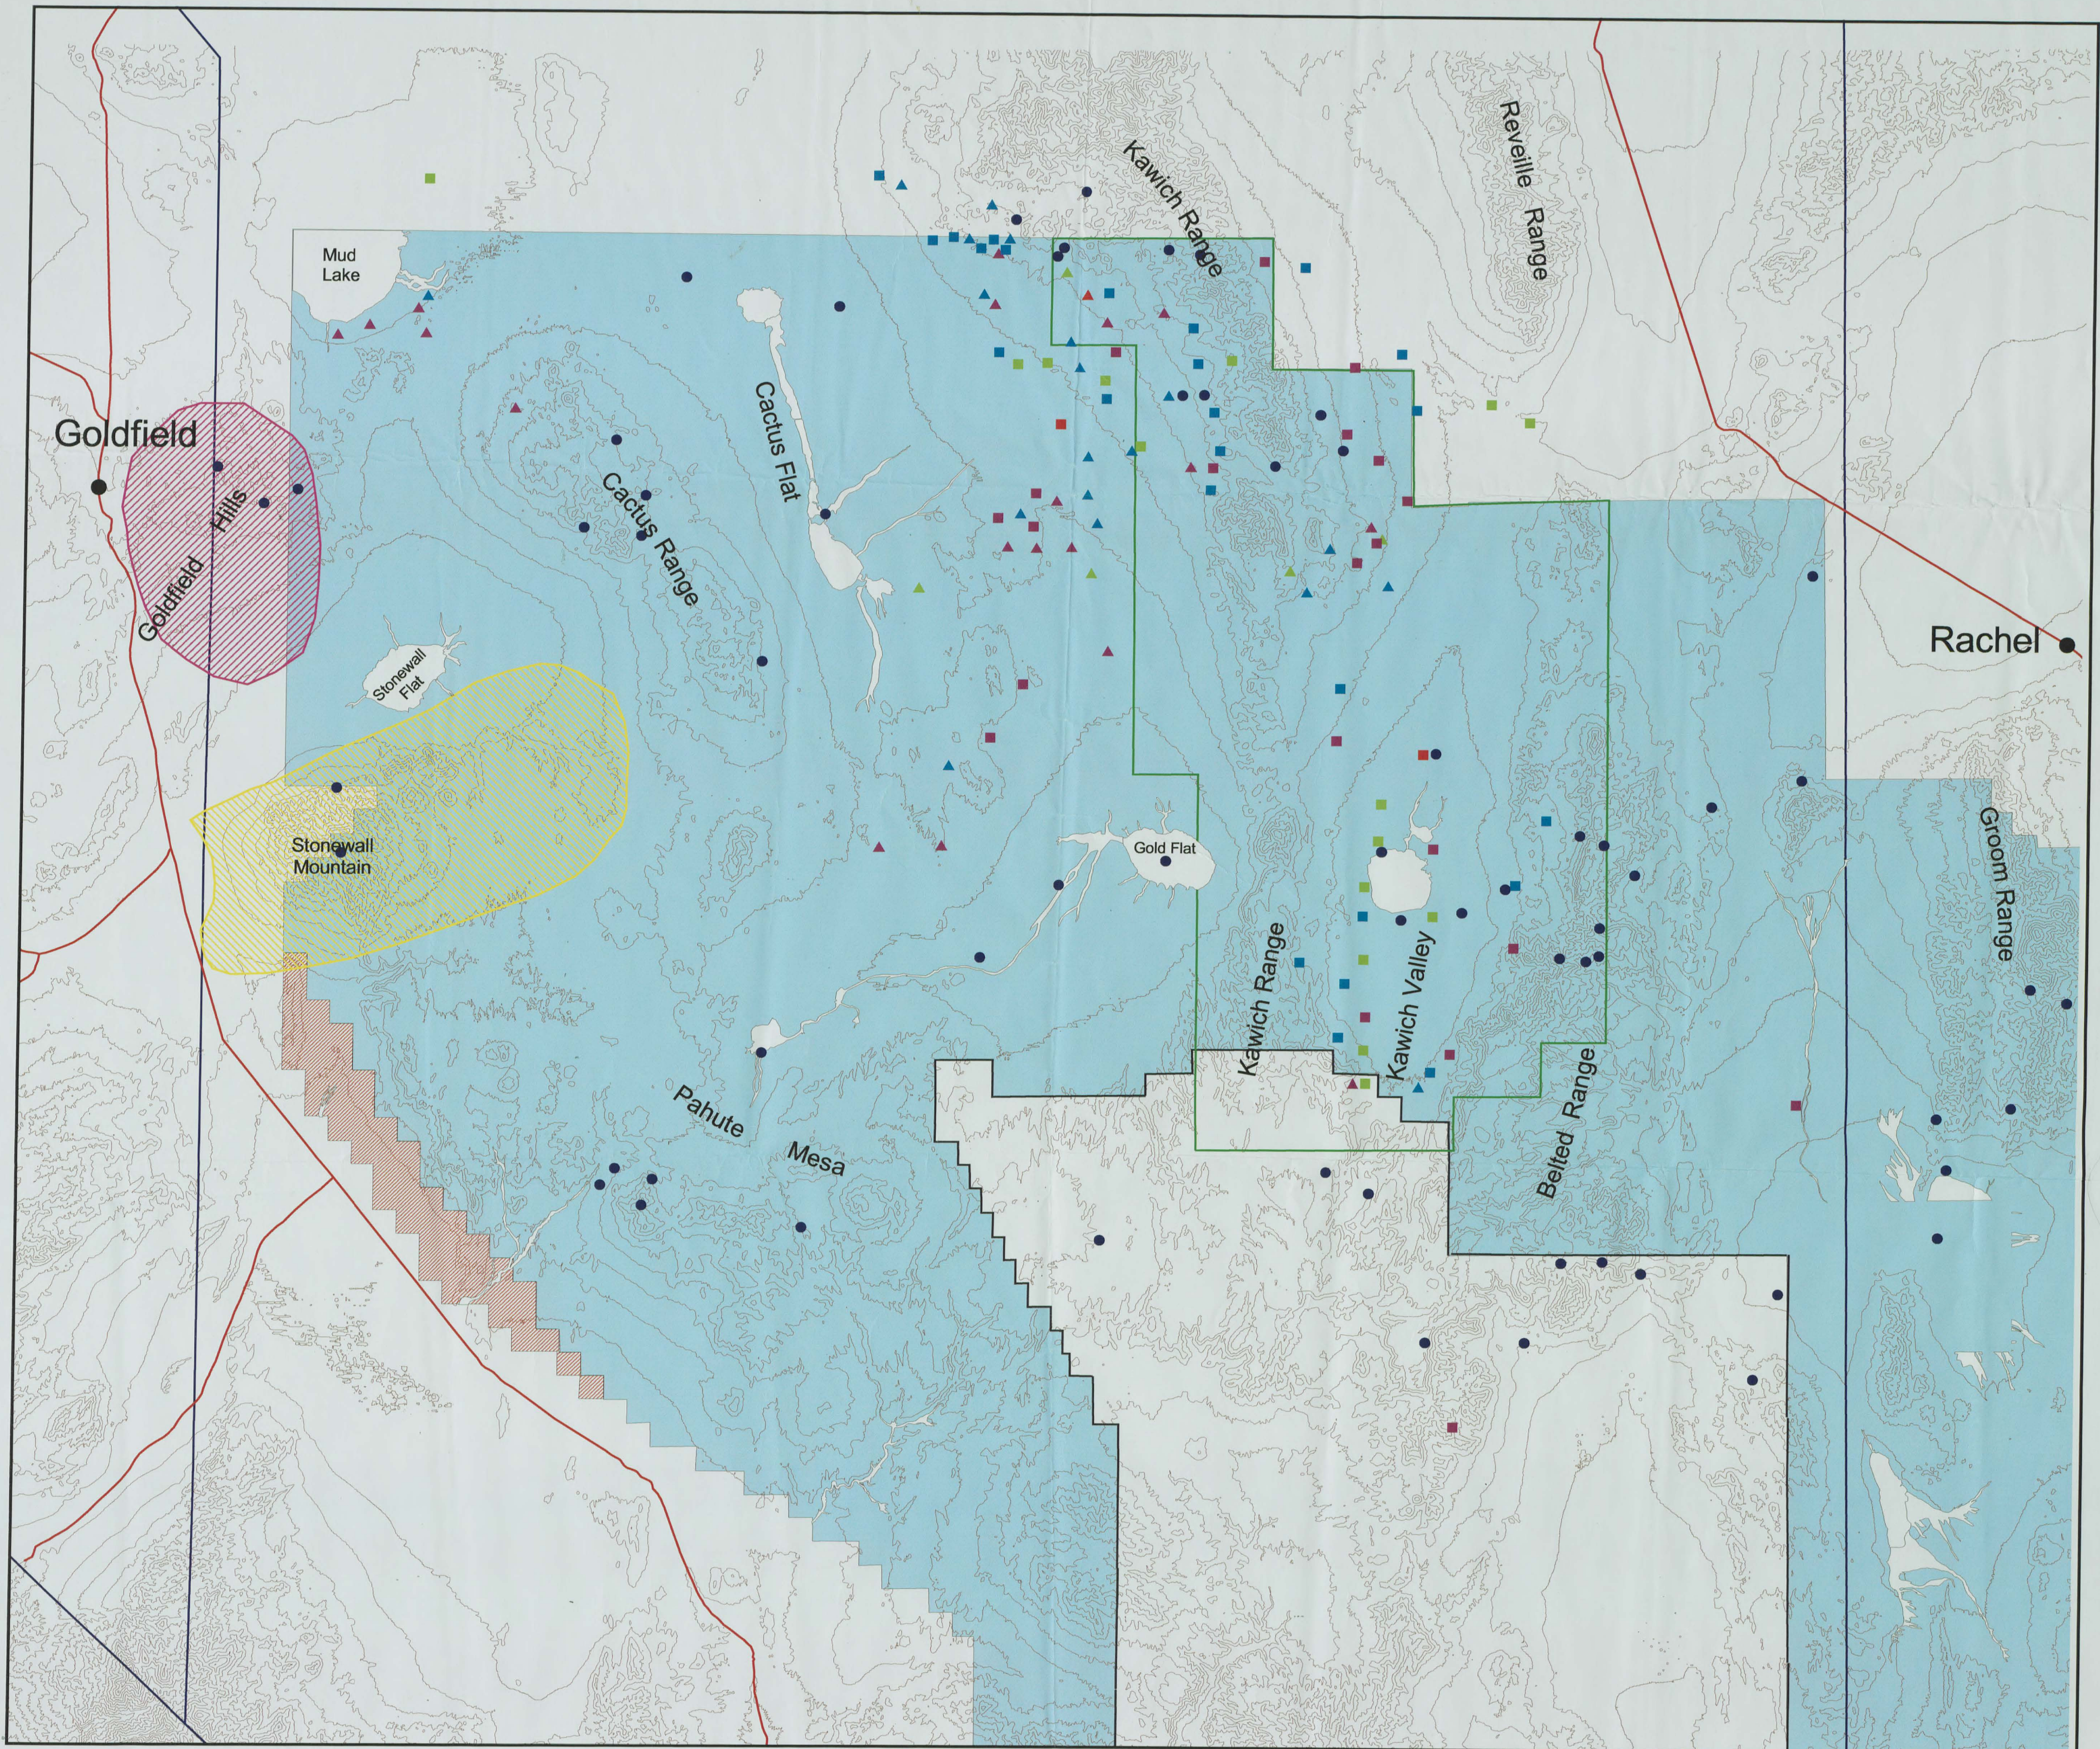

# Regional Location Map

### Wild Horse Use Areas and Seasonal Counts

NTTR boundary data obtained from the NTTR Range Management Office.  
 Wild Horse Use Areas and Count Locations are approximate - derived from data provided by the BLM Tonopah Office and BLM Las Vegas Office.

Map Revision Date: August 28, 2000